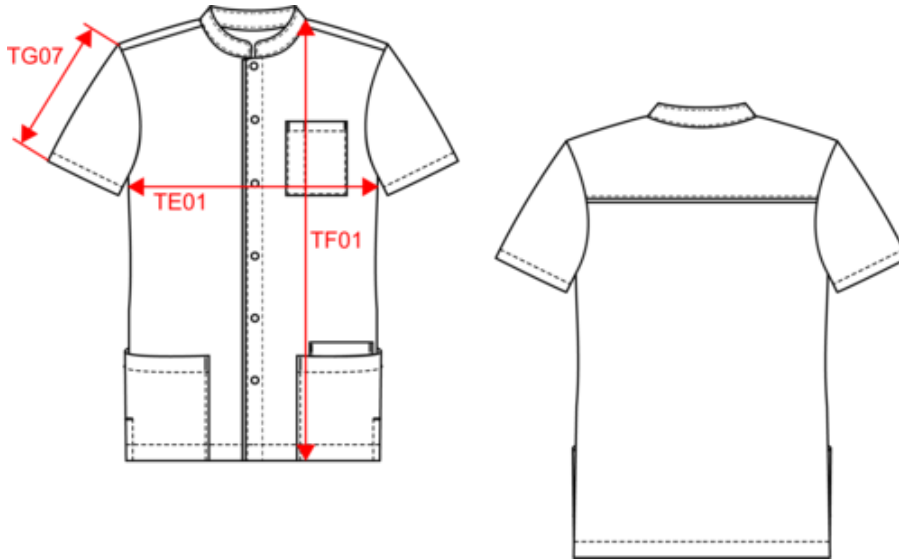

WK505

Men's polycotton smock with press studs

Dimensions (cm)

Measurements in cm	S	M	L	XL	XXL	3XL	4XL	5XL
TE01 - 1/2 chest width at 1.5cm below armhole	54.00	57.00	60.00	63.00	66.00	69.00	72.00	75.00
TF01 - Total height from HSP	76.00	78.00	80.00	82.00	84.00	86.00	88.00	90.00
TG07 - Short sleeve length	23.50	24.25	25.00	25.75	26.50	27.25	28.00	28.75